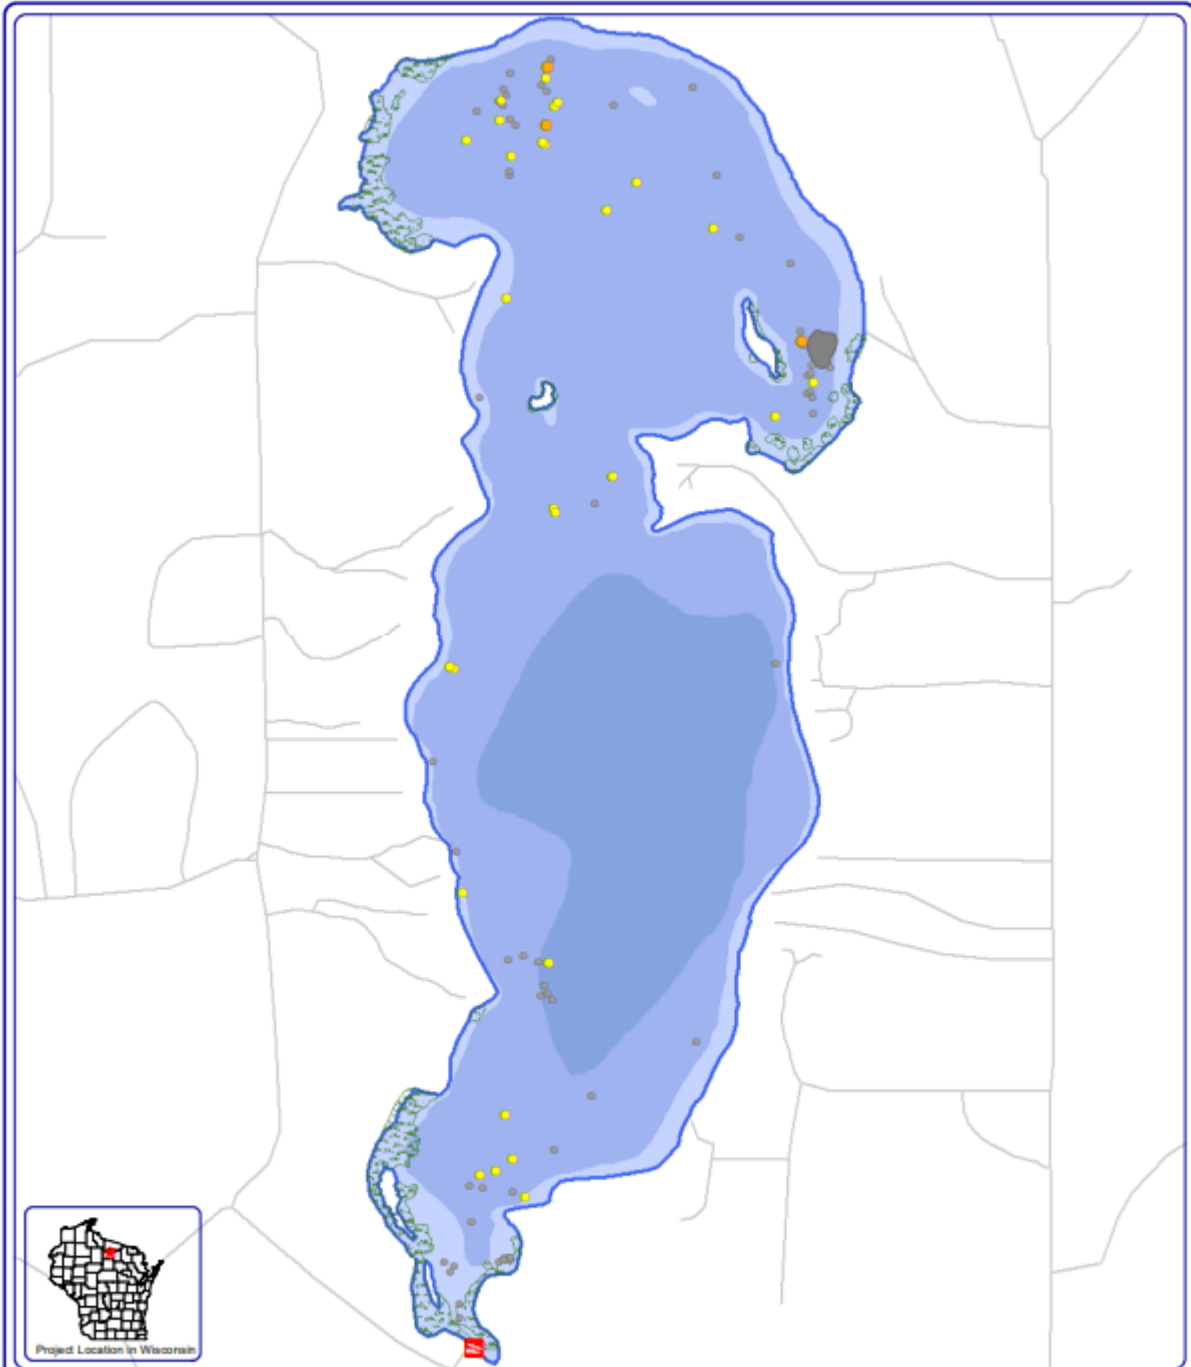

Onterra LLC
Lake Management Planning
815 Prager Rd
De Pere, WI 54115
920.338.8860
www.onterra.com

1. **Legend**
   Curly-leaf pondweed (June 18-19, 2024)
2. Highly Scattered (None)
   - Scattered
   - Dominant (None)
   - Highly Dominant (None)
   - Surface Matting (None)
   - Single or Few Plants
   - Clumps of Plants
   - Small Plant Colony
   - Floating-leaf/Emergent Plant Community (Mapped 2017)

Horsehead Lake
Oncida County, Wisconsin
June 2024
Curly-Leaf Pondweed
Survey Results